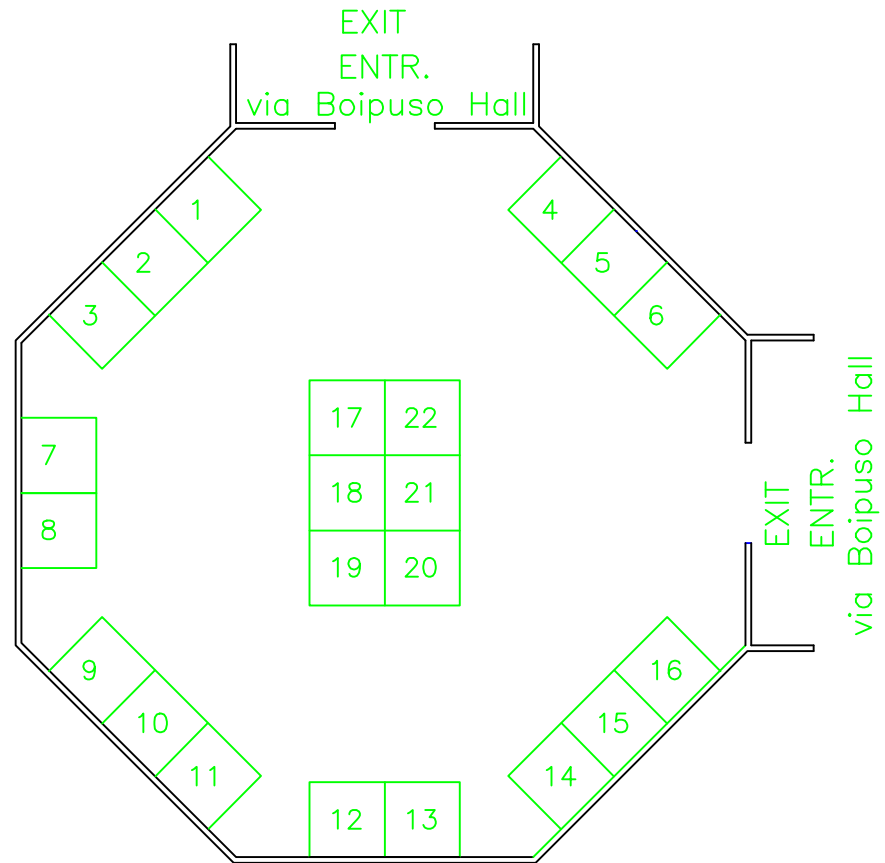

BOTSWANA CONSUMER FAIR 2010 ANNEX HALL

EXHIBITION STANDS LAYOUT